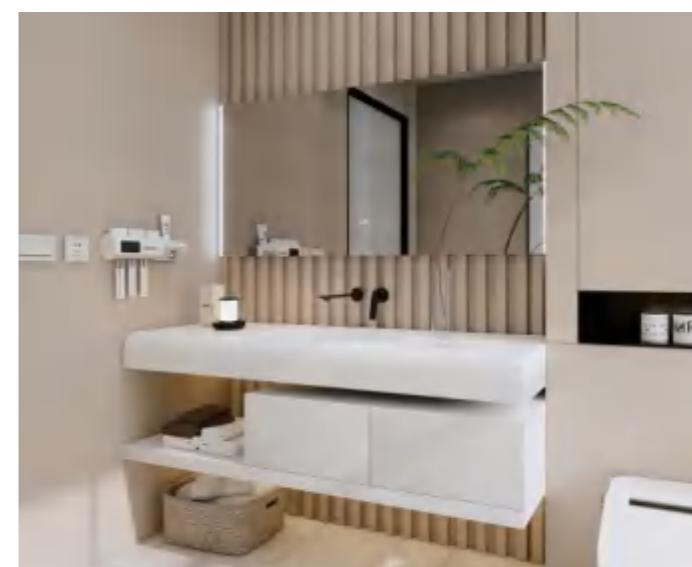

Twilight Cloud

暮云系列

BC-4063-1200/1500(R)

台盆: 1200/1500*500*180mm 奇美石
智能镜: 1000/1200*30*1000/1200mm 玻璃

主柜+置物台: 1190/1490*495*250mm 实木多层板 落漫橙+墨岩灰
1190/1490*495*50mm 实木多层板 墨岩灰

柔柔雪云 温润妍丽

SOFT AND GENTLE SNOW CLOUDS, WARM AND BEAUTIFUL

BC-4065-1600

台盆: 1600*500*180mm 奇美石
主柜: 1600*490*300 实木多层板 亚光白
智能镜: 1540*30*700 玻璃